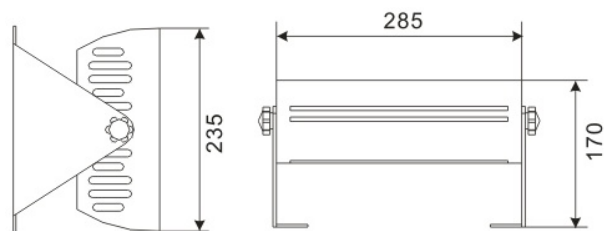

LED Wall Wash Lighting – LR-WW0113

Model No.	LR-WW0113
LED Type	CREE XRC
LED Q'TY.	30
Beam Angle	30°
Minimum luminous flux(lm)	2040
Voltage	120-240V
LED Watt	30W
Environmental Temperature	- 20°C-60°C
Environmental Humidity	0%-95%
Safety Class	I
Safety Type	IP65
Material	Aluminium
Driver	Included